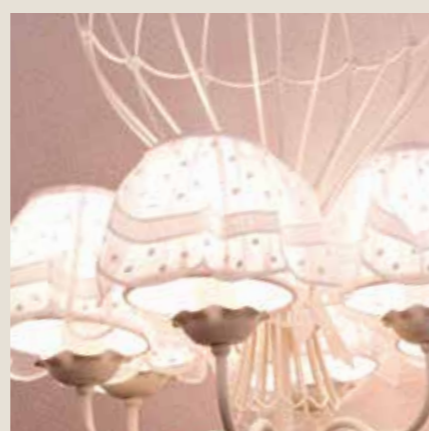

PAR29 paralume in tessuto
increspato con tulle_
lampshade in ruffled
fabric with tulle
Ø 14 x H.14 cm