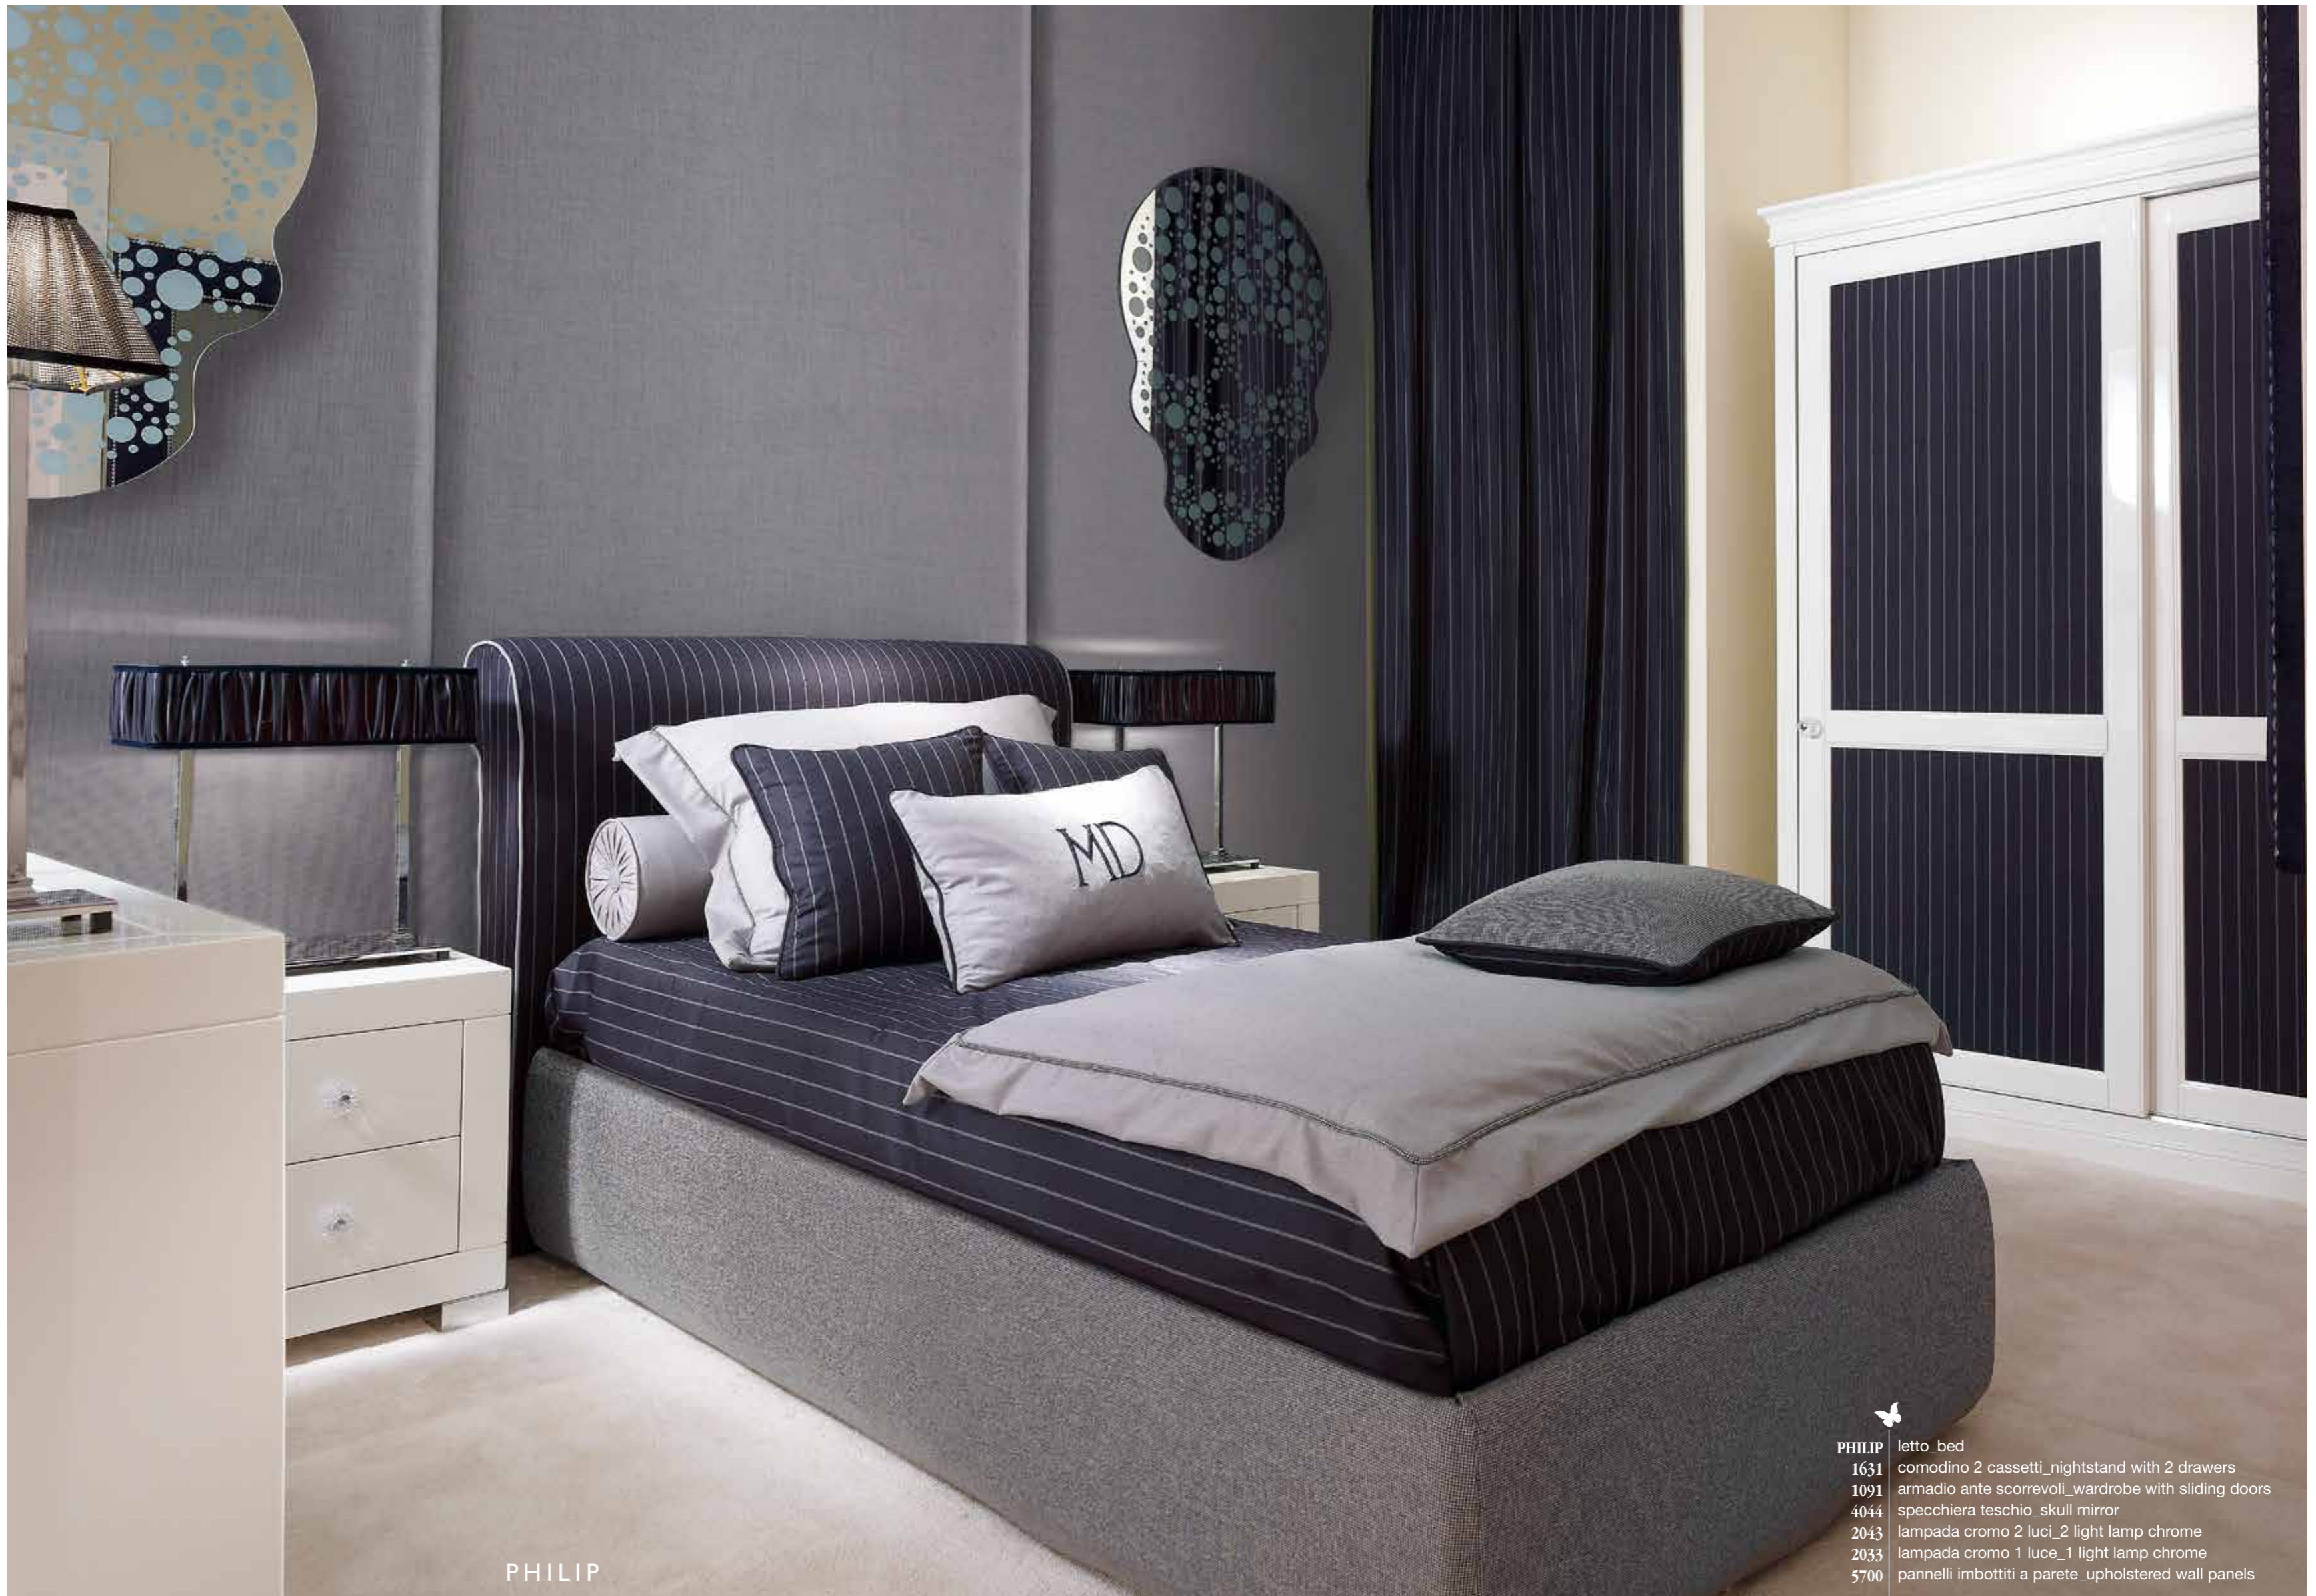

PHILIP

1. PHILIP letto_bed
   1631 comodino 2 cassetti_nightstand with 2 drawers
   1091 armadio ante scorrevoli_wardrobe with sliding doors
   4044 specchiera teschio_skull mirror
   2043 lampada cromo 2 luci_2 light lamp chrome
   2033 lampada cromo 1 luce_1 light lamp chrome
   5700 pannelli imbottiti a parete_upholstered wall panels