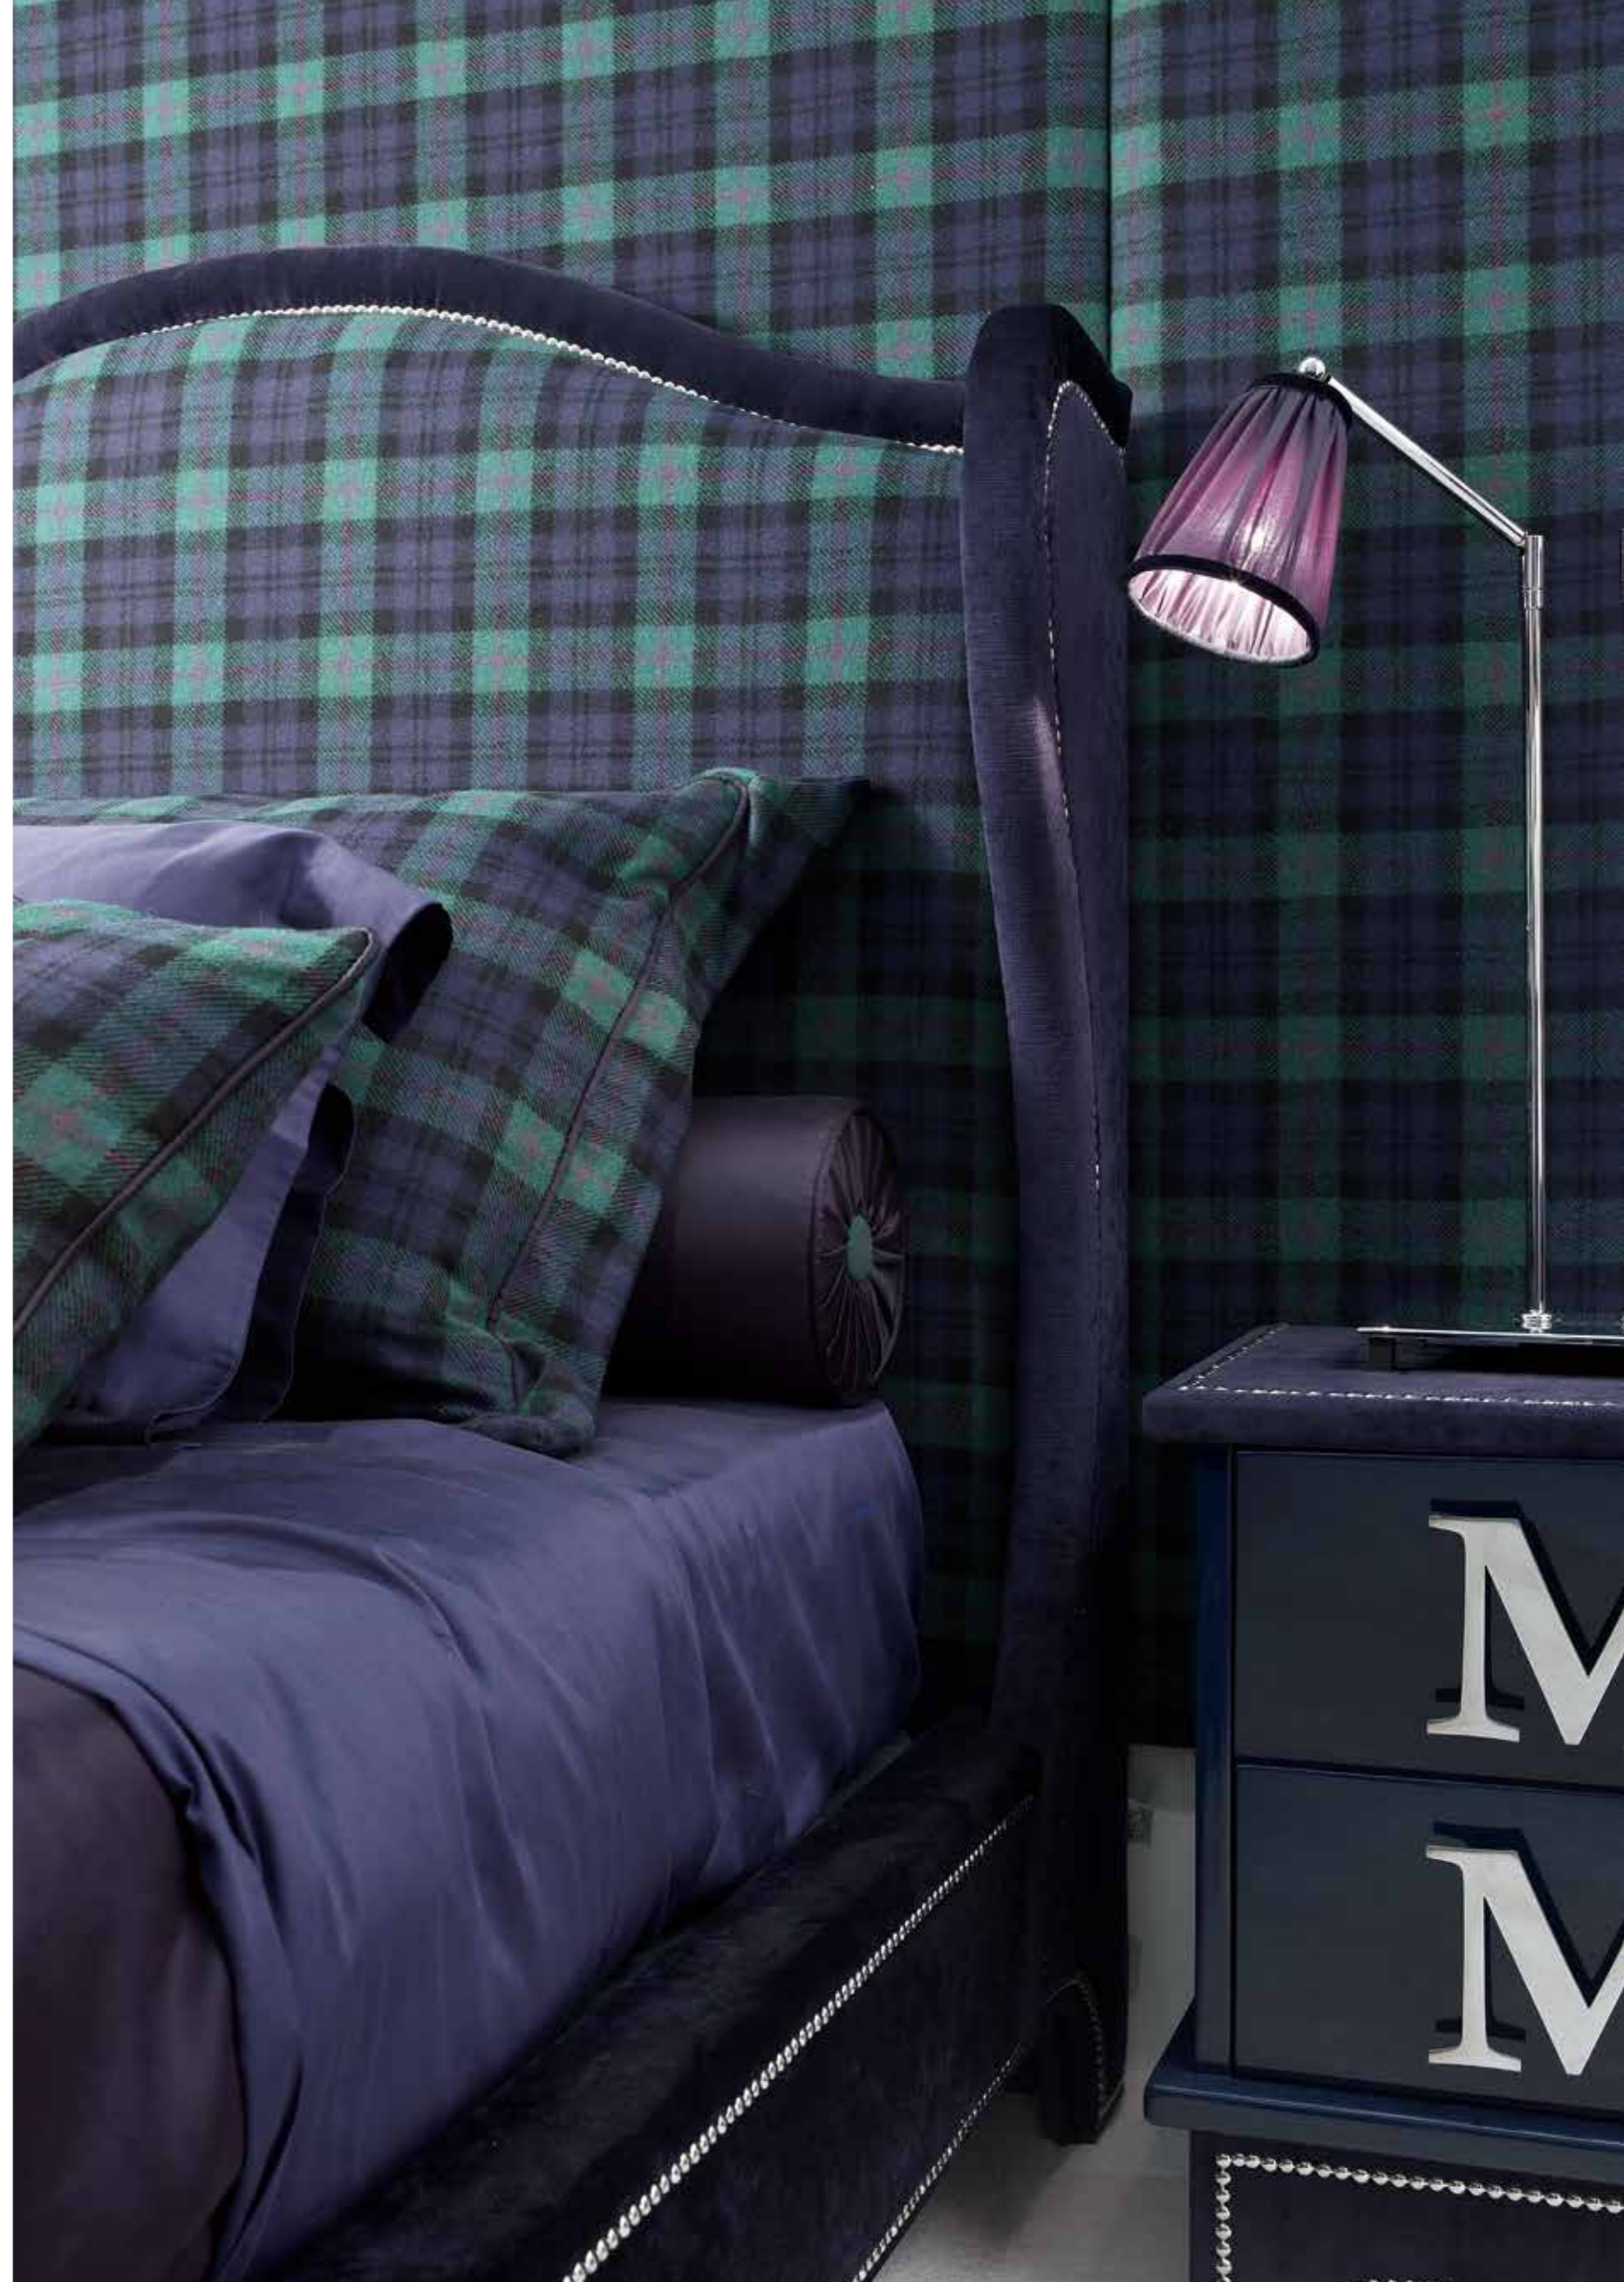

William

*i Sogni
di Matilde*